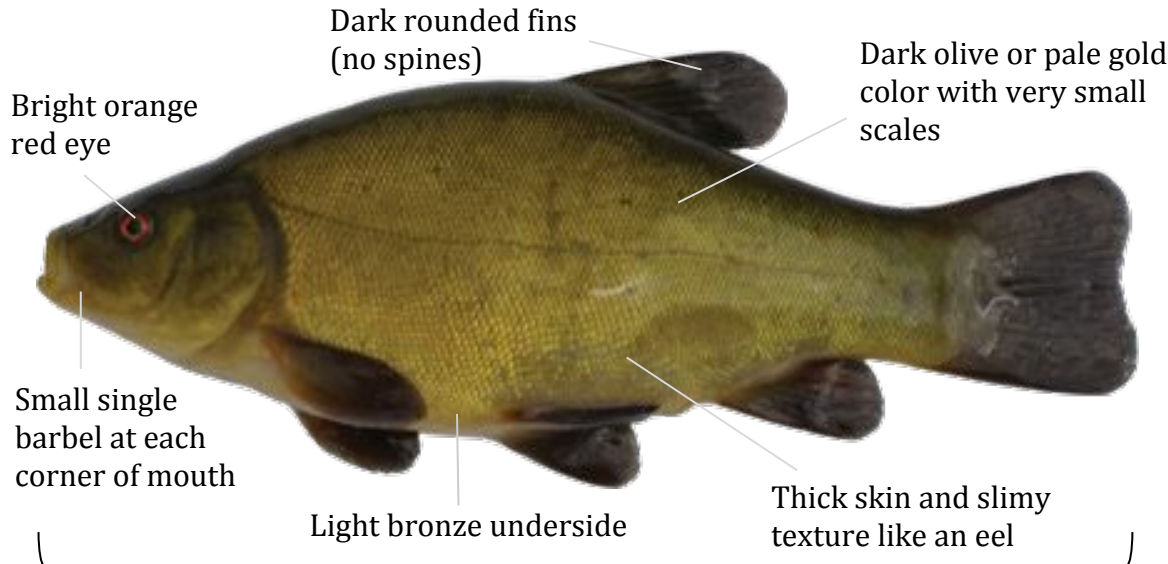

Tench (*Tinca tinca*)

Tench can grow up to 18 inches in length and weigh up to 10-12 pounds