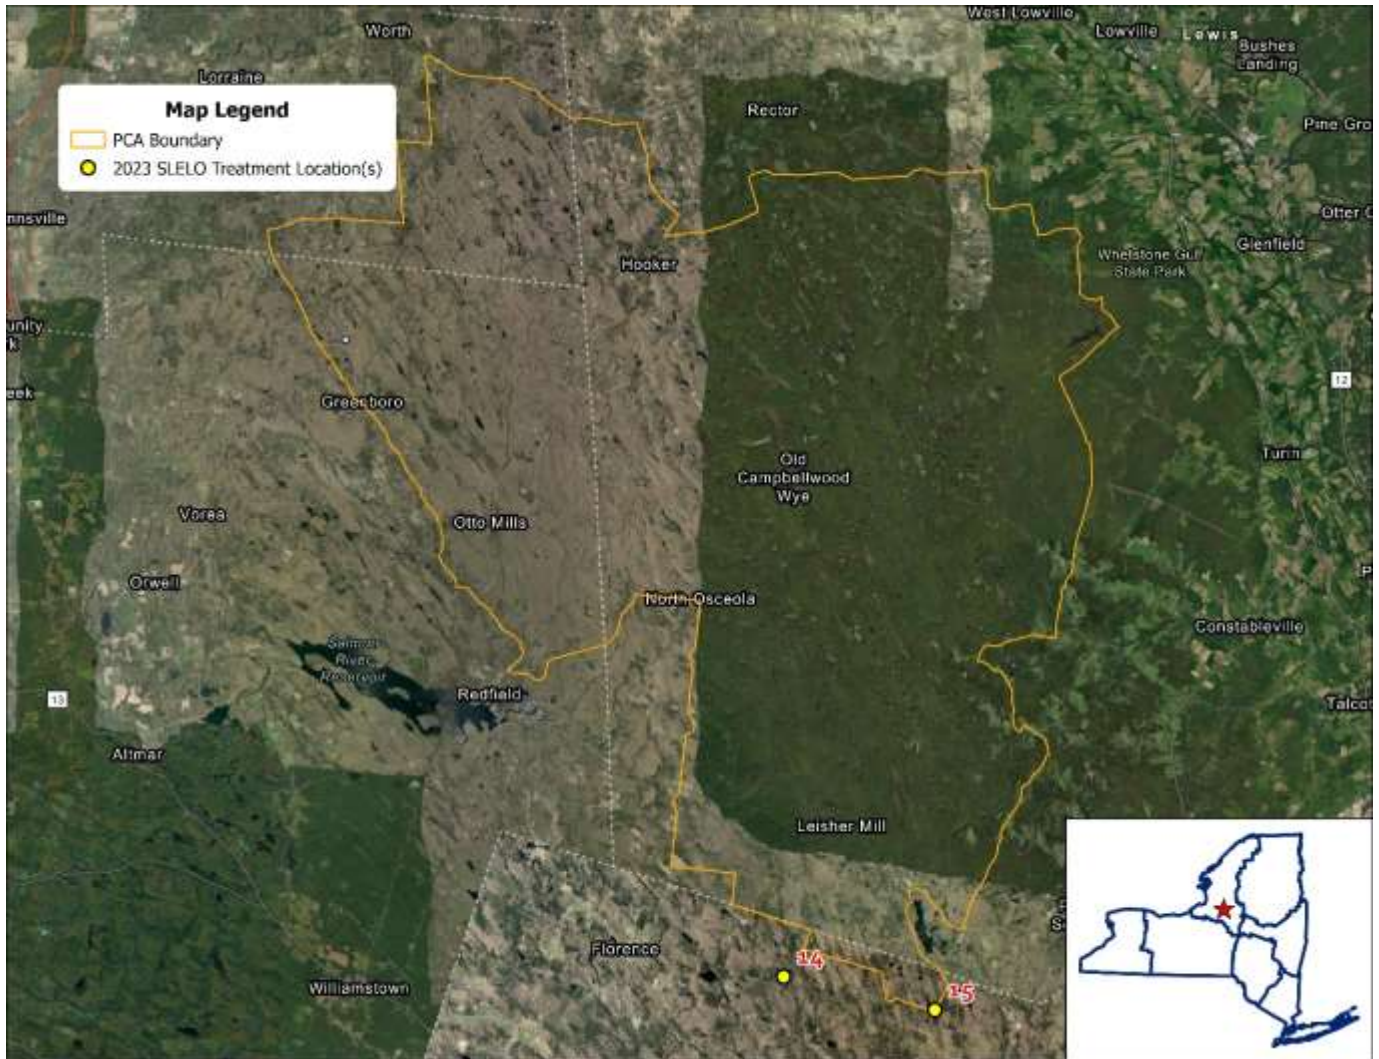

Invasive Species Prevention Zone

Map Label	Date of Treatment	Species Treated	Treatment Type	Treated Area (SQFT)	Treated Area (Acres)	Latitude	Longitude
14	8/14/2023	Japanese knotweed	Chemical	2,522.53	0.058	43.429289	-75.667288
15	8/14/2023	Japanese knotweed	Chemical	4,098.60	0.094	43.417087	-75.58873