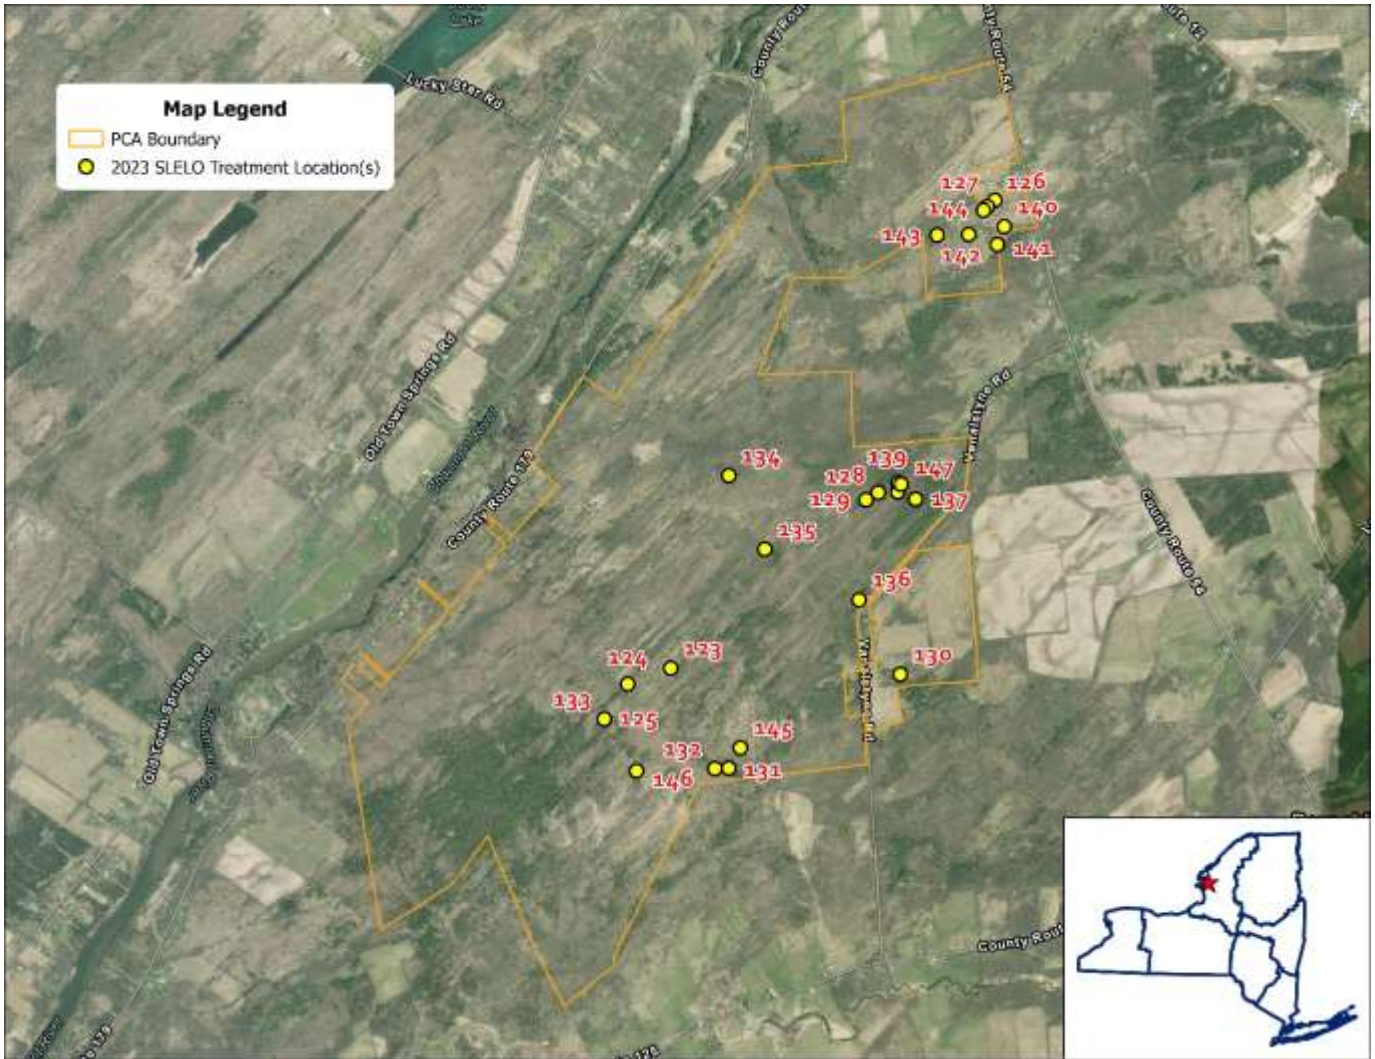

Chaumont Barrens

Map Label	Date of Treatment	Species Treated	Treatment Type	Treated Area (SQFT)	Treated Area (Acres)	Latitude	Longitude
123	6/23/2023	Pale swallow-wort	Chemical	141.09	0.003	44.097979	-76.087213
124	6/23/2023	Pale swallow-wort	Chemical	43.19	0.001	44.097178	-76.090087
125	6/23/2023	Pale swallow-wort	Chemical	2.90	0.000	44.095468	-76.09163
126	6/30/2023	Pale swallow-wort	Chemical	1,119.47	0.026	44.120796	-76.065863
127	6/30/2023	Pale swallow-wort	Chemical	67.11	0.002	44.120482	-76.066347
128	6/30/2023	Pale swallow-wort	Chemical	33.76	0.001	44.106599	-76.073436
129	6/30/2023	Pale swallow-wort	Chemical	160.87	0.004	44.106235	-76.074267
130	6/30/2023	Pale swallow-wort	Chemical	5,212.86	0.120	44.097826	-76.071795
131	6/23/2023	Pale swallow-wort	Chemical	362.39	0.008	44.093172	-76.083236
132	6/23/2023	Pale swallow-wort	Chemical	43.64	0.001	44.093146	-76.084162
133	6/23/2023	Pale swallow-wort	Chemical	2.90	0.000	44.095468	-76.09163
134	7/1/2023	Pale swallow-wort	Chemical	25,202.96	0.579	44.107325	-76.083496
135	7/1/2023	Pale swallow-wort	Chemical	1,874.01	0.043	44.103791	-76.080998
136	7/1/2023	Pale swallow-wort	Chemical	279.17	0.006	44.101391	-76.074632
137	7/1/2023	Pale swallow-wort	Chemical	6.19	0.000	44.106297	-76.070923
138	7/1/2023	Pale swallow-wort	Chemical	4.05	0.000	44.106639	-76.072131