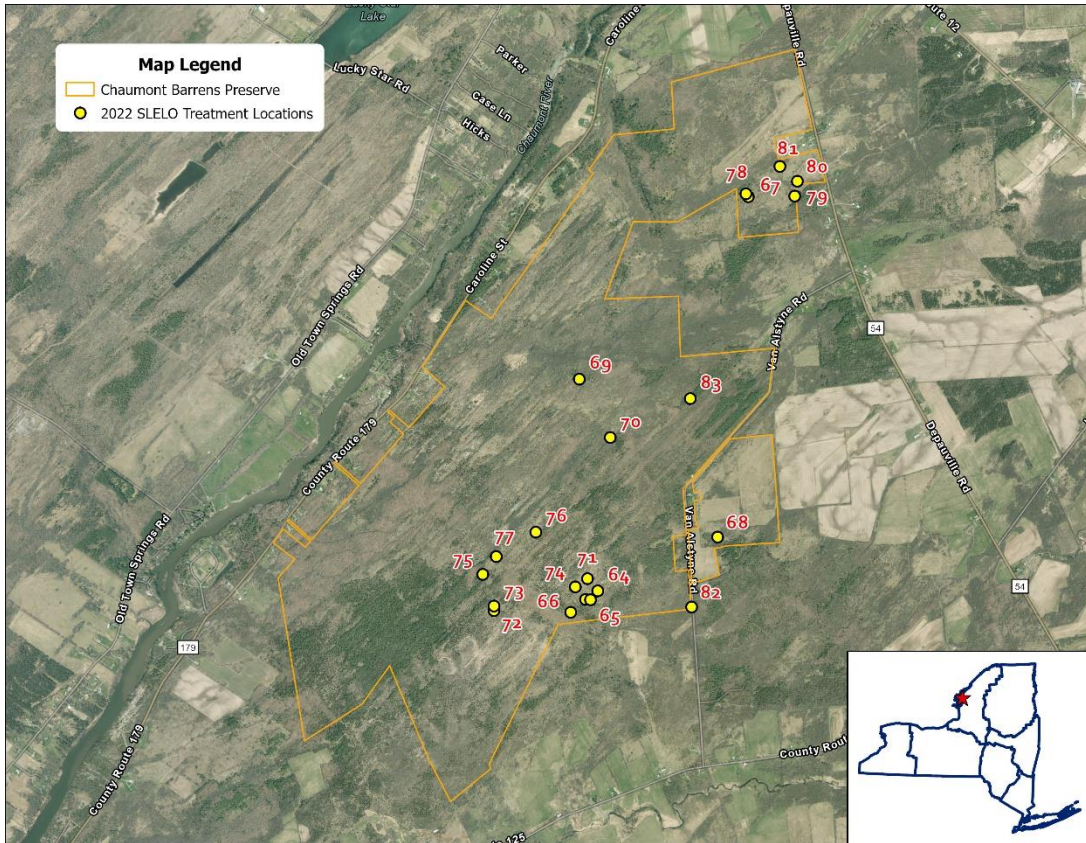

Chaumont Barrens Preserve

Map Label	Date of Treatment	Species Treated	Treatment Type	Treated Area (SQFT)	Treated Area (Acres)	Latitude	Longitude
63	6/28/2022	Pale swallow-wort	Chemical	770.89	0.018	44.09395	-76.0829
64	6/28/2022	Pale swallow-wort	Chemical	260.65	0.006	44.09447	-76.0819
65	6/28/2022	Pale swallow-wort	Chemical	315.52	0.007	44.09393	-76.0825
66	6/28/2022	Pale swallow-wort	Chemical	170.65	0.004	44.09316	-76.0841
67	7/13/2022	Pale swallow-wort	Chemical	255.63	0.006	44.11855	-76.0696
68	7/13/2022	Pale swallow-wort	Chemical	4,546.35	0.104	44.09784	-76.0718
69	6/23/2022	Pale swallow-wort	Chemical	80,855.29	1.856	44.10734	-76.0837
70	6/28/2022	Pale swallow-wort	Chemical	1,673.90	0.038	44.1038	-76.081
71	6/28/2022	Pale swallow-wort	Chemical	114.06	0.003	44.09521	-76.0828
72	6/28/2022	Pale swallow-wort	Chemical	348.47	0.008	44.0932	-76.0906
73	6/28/2022	Pale swallow-wort	Chemical	293.00	0.007	44.09347	-76.0906
74	6/28/2022	Pale swallow-wort	Chemical	56.30	0.001	44.0947	-76.0838
75	6/28/2022	Pale swallow-wort	Chemical	50.67	0.001	44.09539	-76.0916
76	6/28/2022	Pale swallow-wort	Chemical	698.86	0.016	44.098	-76.0872
77	6/28/2022	Pale swallow-wort	Chemical	612.81	0.014	44.09648	-76.0905
78	7/13/2022	Pale swallow-wort	Chemical	163.15	0.004	44.11872	-76.0698
79	7/13/2022	Pale swallow-wort	Chemical	1,482.32	0.034	44.11862	-76.0657
80	7/13/2022	Pale swallow-wort	Chemical	1,194.28	0.027	44.11953	-76.0655
81	7/13/2022	Pale swallow-wort	Chemical	853.39	0.020	44.12041	-76.0669
82	7/13/2022	Pale swallow-wort	Chemical	869.59	0.020	44.09358	-76.0739
83	6/28/2022	Pale swallow-wort	Chemical	607.54	0.014	44.10623	-76.0743