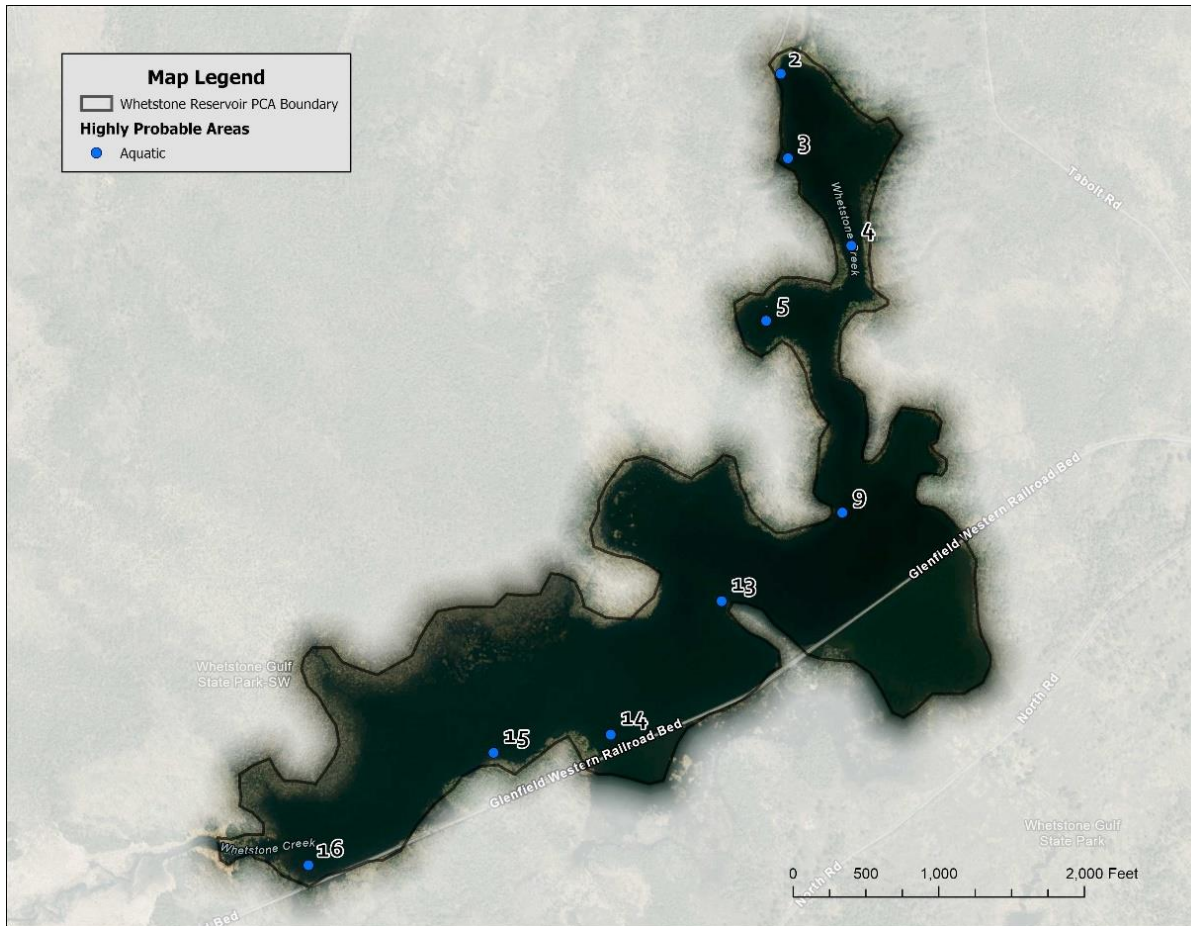

Whetstone Reservoir

Whetstone Reservoir PCA was surveyed in October 2021 by Brittney Rogers and Robert Smith. SLELO staff examined nine HPA's for aquatic invasive species (Map 11) using visual surveys and rake tosses. Data was recorded using iMapInvasive's SAS Pro mobile monitoring tool.

Map 11. Map of Whetstone Reservoir HPAs examined by SLELO staff in 2021.

NO INVASIVE SPECIES WERE DETECTED IN 2021