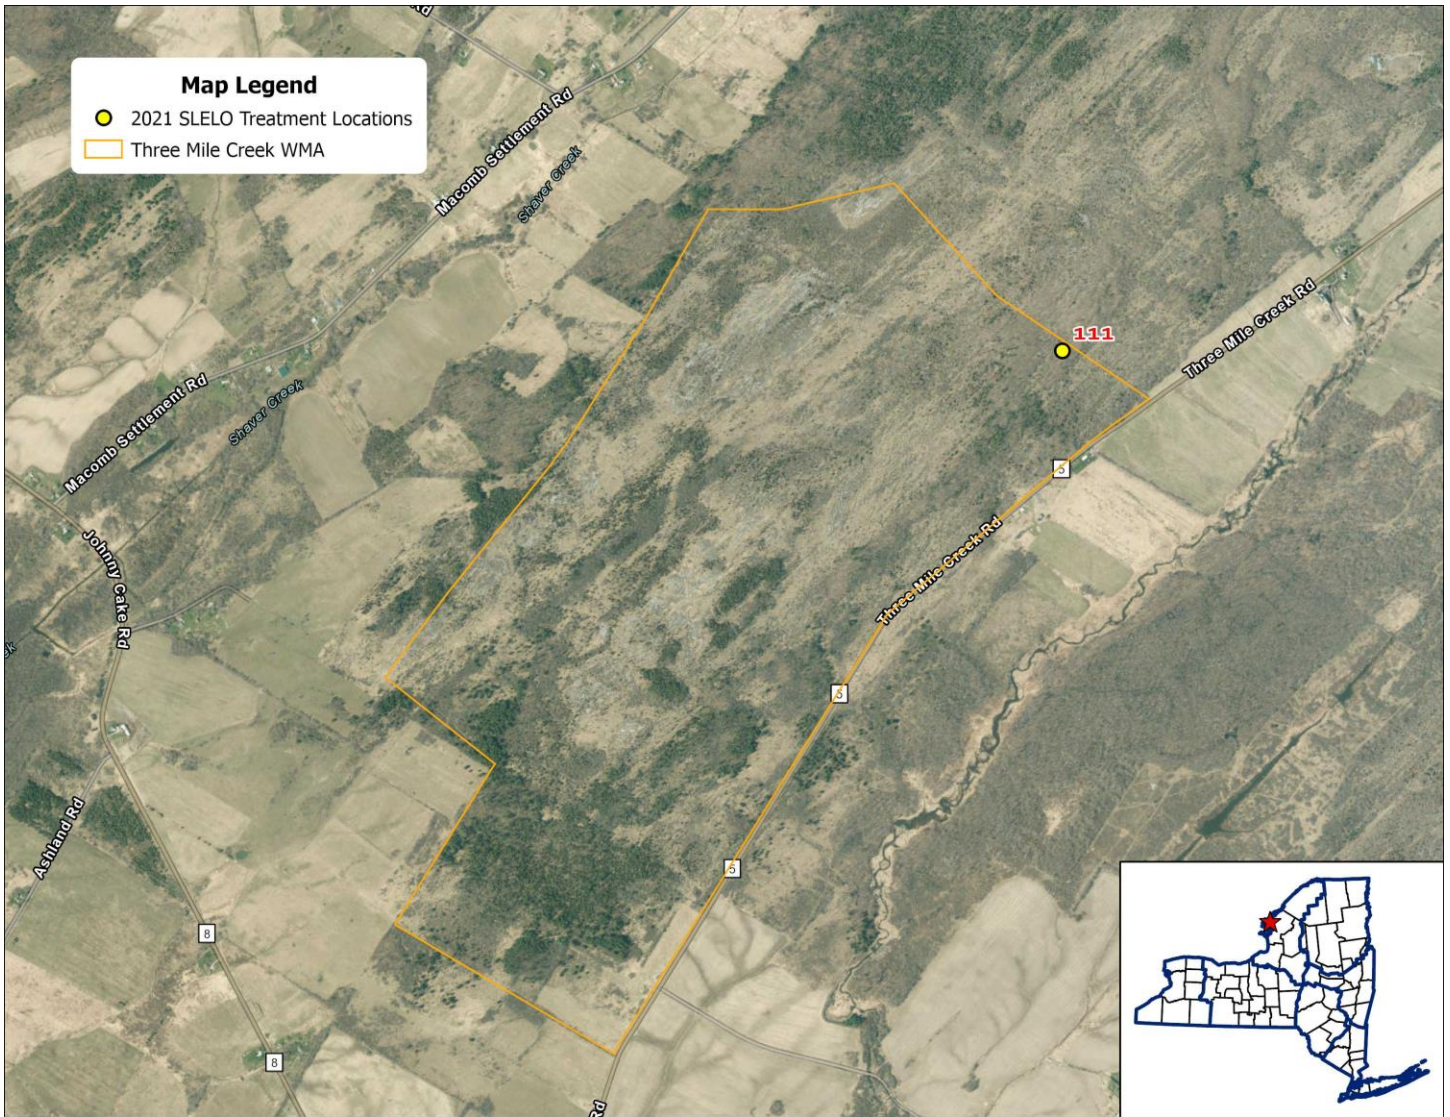

Three Mile Creek WMA

Map Label	Date of Treatment	Species Treated	Treated Area (SQFT)	Treated Area (Acres)	Latitude	Longitude
111	8/5/2021	Pale Swallowwort	16,035.40	0.37	44.13578	-76.1457