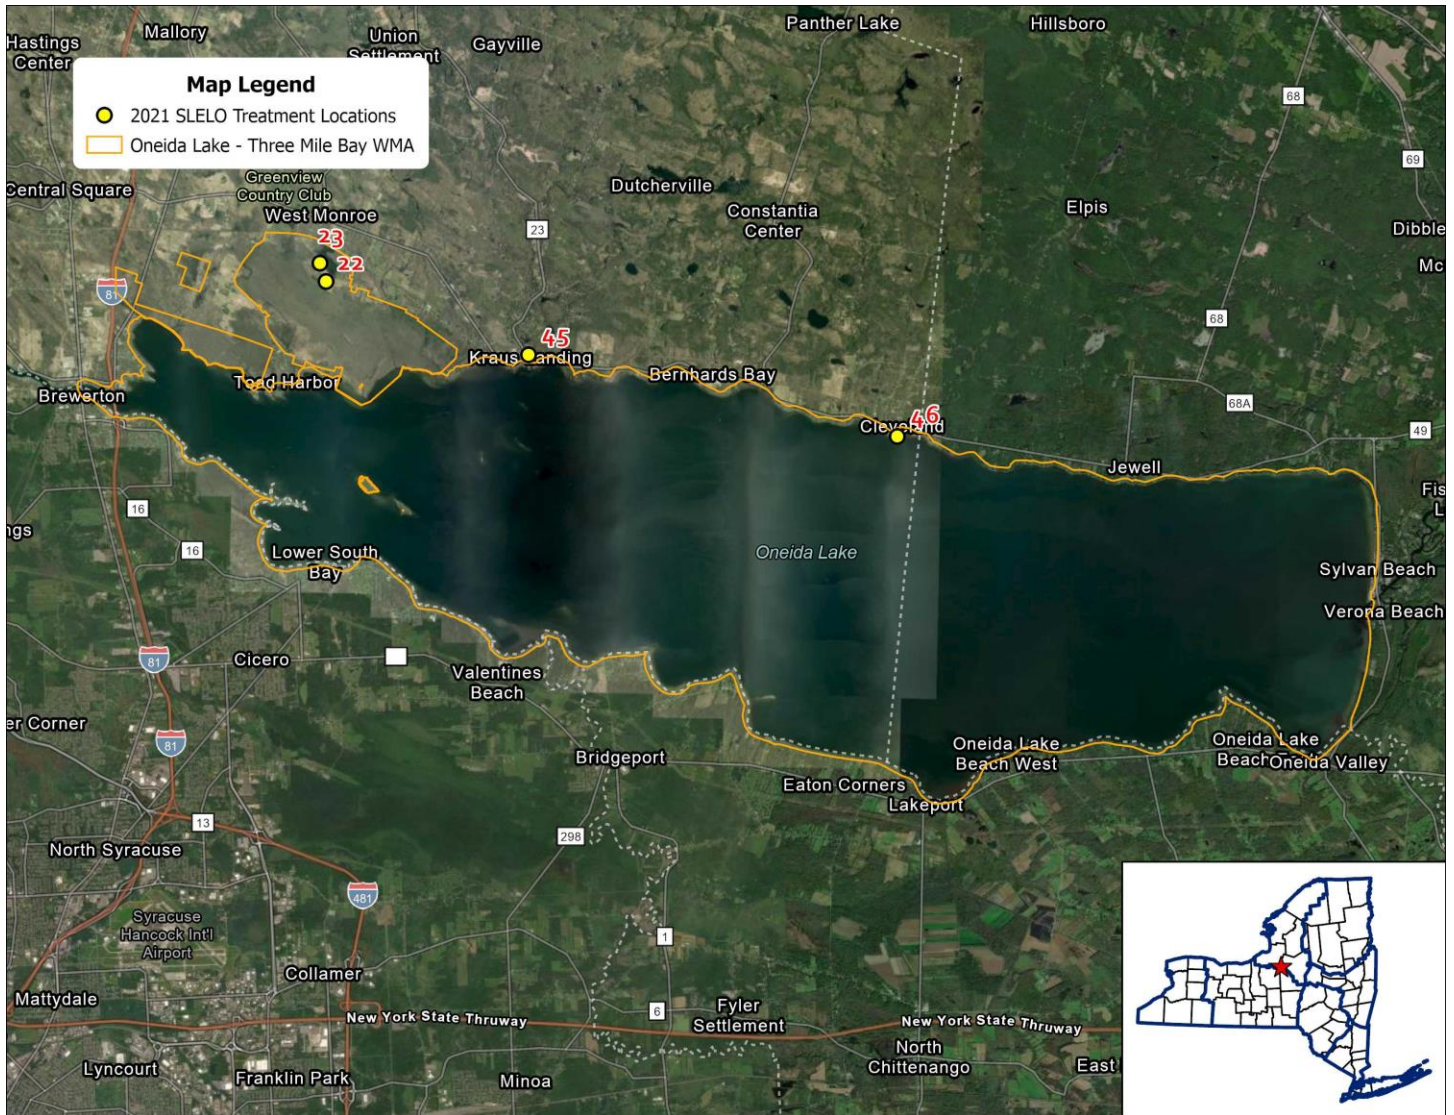

Oneida Lake - Three Mile Bay WMA

Map Label	Date of Treatment	Species Treated	Treated Area (SQFT)	Treated Area (Acres)	Latitude	Longitude
22	7/13/2021	Pale Swallowwort	9,663.58	0.22	43.26564	-76.06337
23	7/13/2021	Pale Swallowwort	1,082.23	0.02	43.26981	-76.06543
45	7/13/2021	Oriental Bittersweet	3,143.59	0.07	43.24918	-75.9988
46	8/11/2021	Japanese Knotweed	255.83	0.01	43.23119	-75.8814