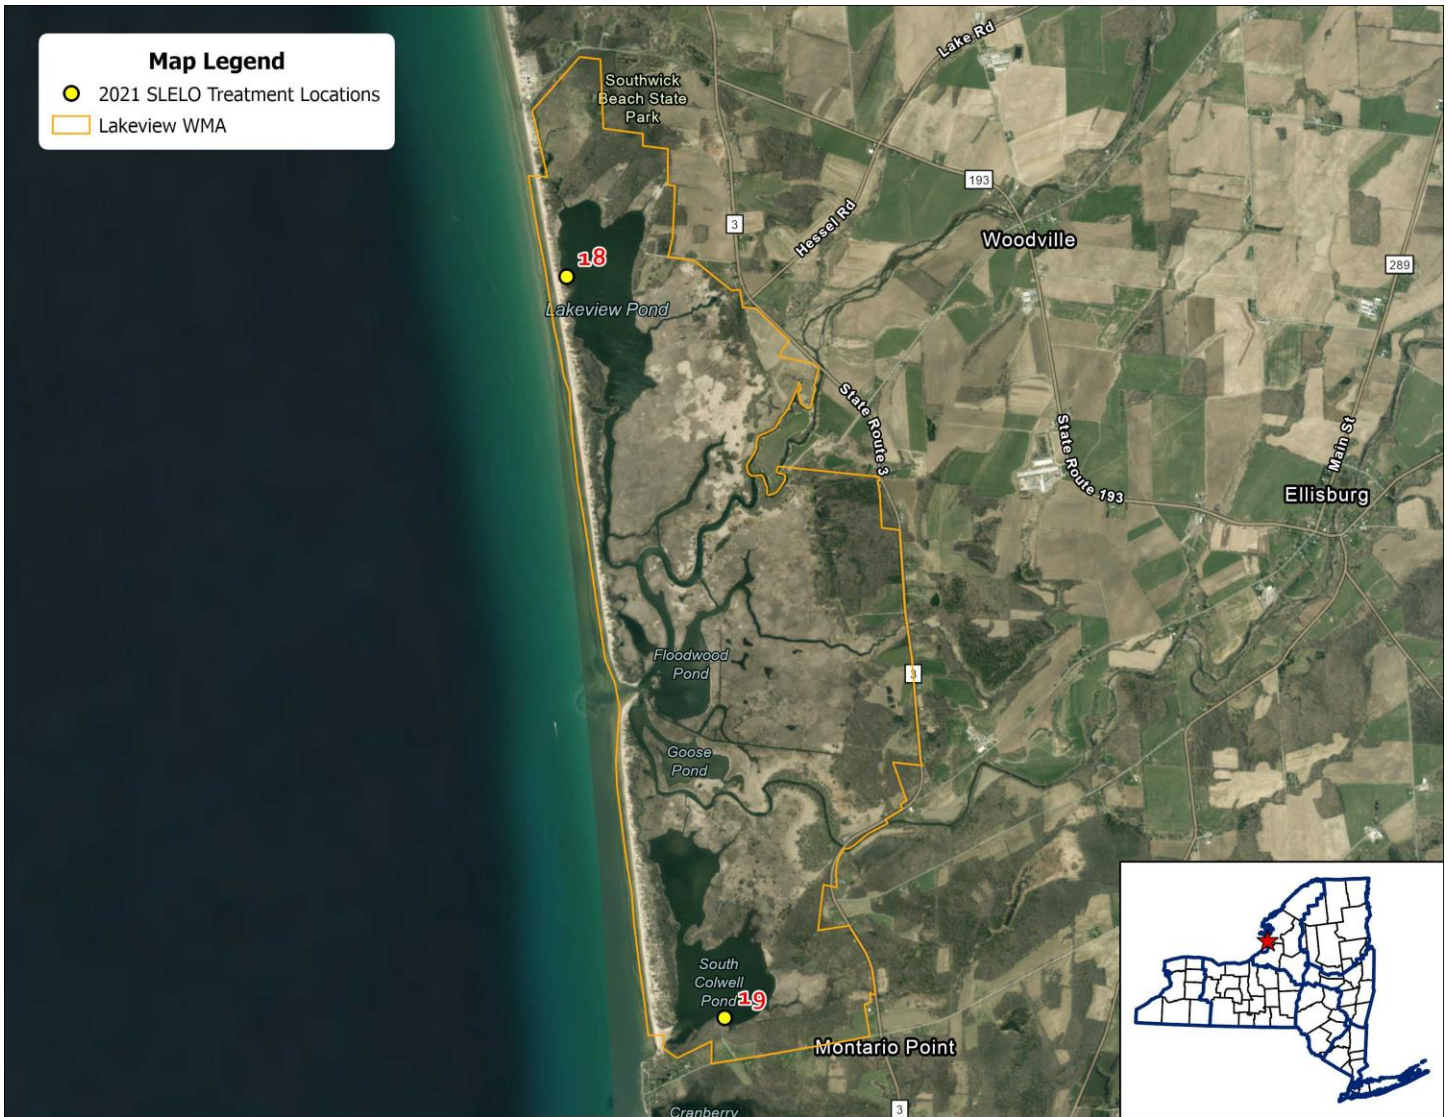

# Lakeview WMA

Map Label	Date of Treatment	Species Treated	Treated Area (SQFT)	Treated Area (Acres)	Latitude	Longitude
18	7/14/2021	Pale Swallowwort	8799.15	0.20	43.75028	-76.21058
19	7/14/2021	Yellow Iris	175.14	0.004	43.69721	-76.19385