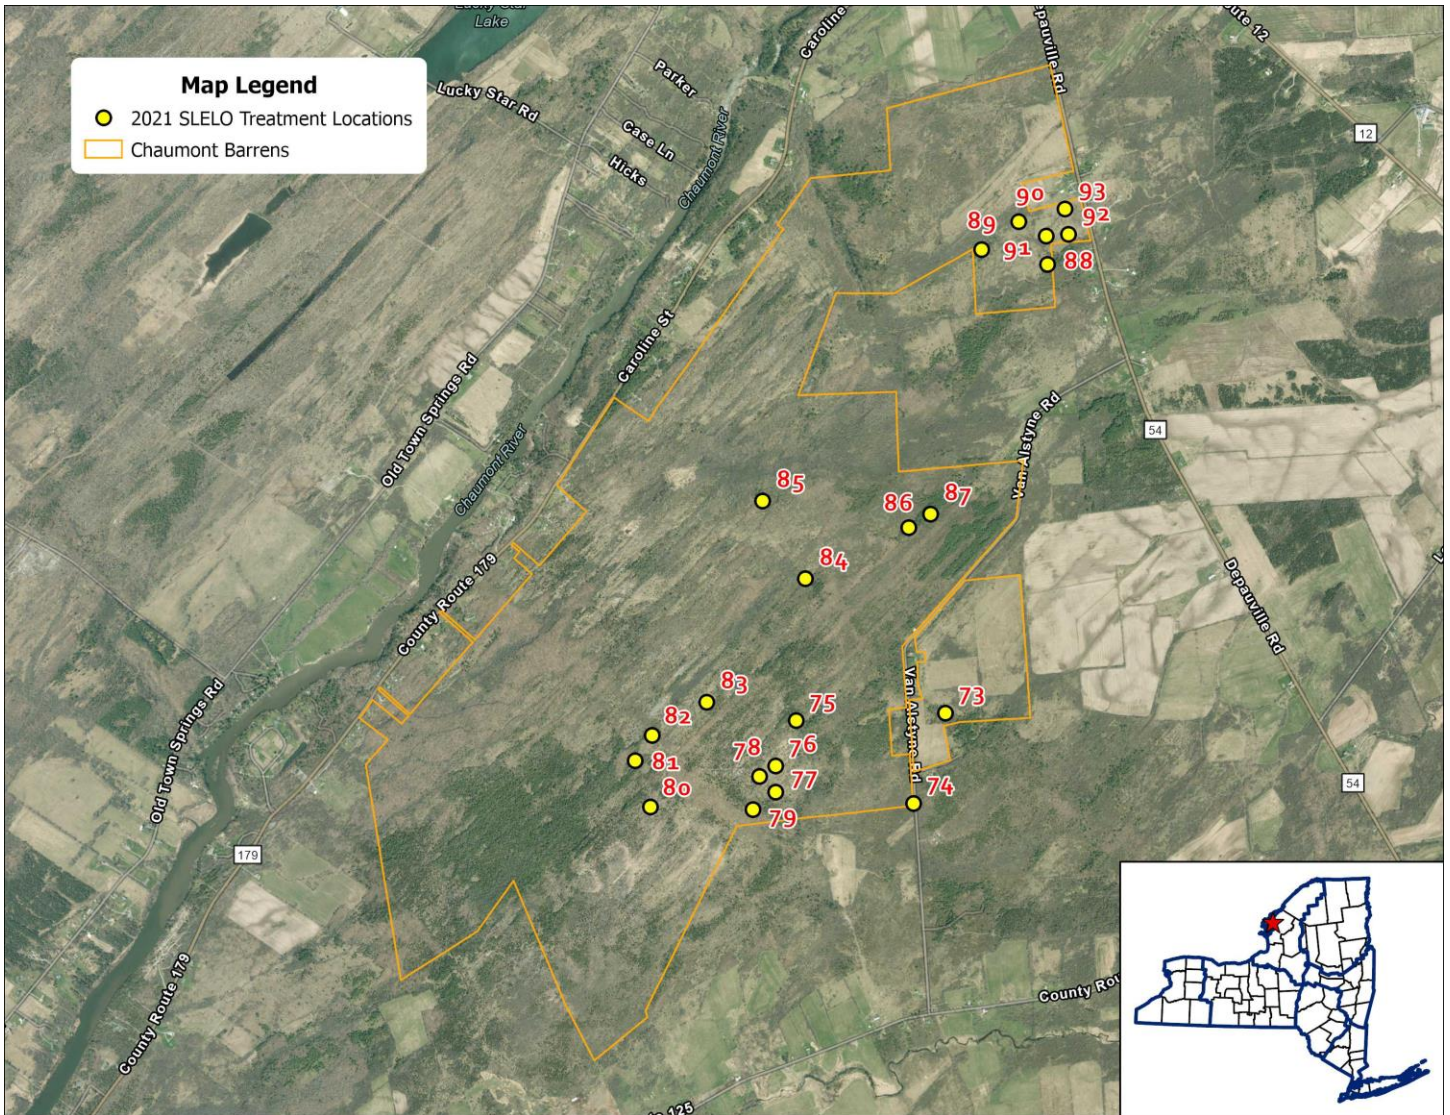

Chaumont Barrens

Map Label	Date of Treatment	Species Treated	Treated Area (SQFT)	Treated Area (Acres)	Latitude	Longitude
73	7/23/2021	Pale Swallowwort	18,258.80	0.42	44.097726	-76.071984
74	7/23/2021	Pale Swallowwort	739.98	0.02	44.093564	-76.073934
75	7/23/2021	Pale Swallowwort	570.17	0.01	44.097299	-76.08148
76	7/23/2021	Pale Swallowwort	5,242.43	0.12	44.095204	-76.082755
77	7/24/2021	Pale Swallowwort	5,009.44	0.12	44.09399	-76.082717
78	7/23/2021	Pale Swallowwort	210.64	0.00	44.094718	-76.083762
79	7/23/2021	Pale Swallowwort	3,355.98	0.08	44.093172	-76.084165
80	7/23/2021	Pale Swallowwort	13,857.10	0.32	44.093235	-76.090684
81	7/23/2021	Pale Swallowwort	2,348.05	0.05	44.095344	-76.091698
82	7/23/2021	Pale Swallowwort	60,152.40	1.38	44.096536	-76.090632
83	7/23/2021	Pale Swallowwort	1,352.36	0.03	44.098084	-76.087194
84	7/23/2021	Pale Swallowwort	2,745.12	0.06	44.103805	-76.081005
85	7/23/2021	Pale Swallowwort	56,720.50	1.30	44.107352	-76.083795
86	7/23/2021	Pale Swallowwort	7,942.24	0.18	44.106228	-76.074471
87	7/23/2021	Pale Swallowwort	2,993.88	0.07	44.106858	-76.073094

88	7/22/2021	Pale Swallowwort	41,379.90	0.95	44.11839	-76.065842
89	7/22/2021	Pale Swallowwort	137,045.00	3.15	44.119028	-76.07005
90	7/22/2021	Pale Swallowwort	330.17	0.01	44.120336	-76.067719
91	7/22/2021	Pale Swallowwort	1,698.66	0.04	44.119696	-76.065945
92	7/22/2021	Pale Swallowwort	13,906.50	0.32	44.119785	-76.064533
93	7/22/2021	Pale Swallowwort	22,304.90	0.51	44.120944	-76.064778