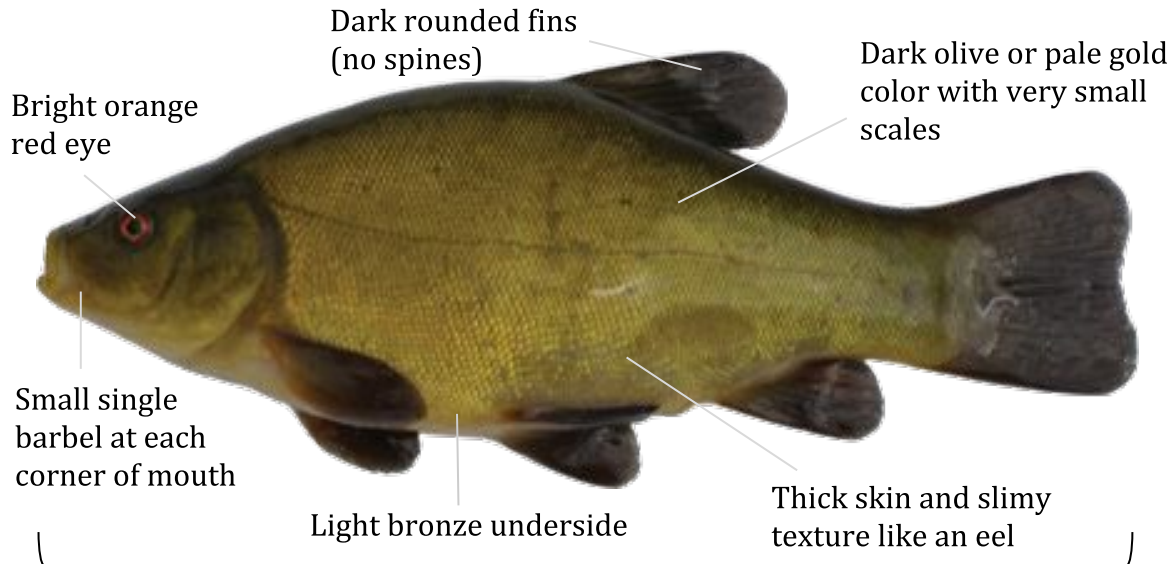

Tench (*Tinca tinca*)

Tench can grow up to 18 inches in length and weigh up to 10-12 pounds

Distribution of tench in Lake Ontario and the St. Lawrence River

Why are tench a problem?

Tench impact aquatic food webs, outcompete native fish, increase water turbidity by stirring up sediments, contribute to algal blooms, and introduce non-native parasites.