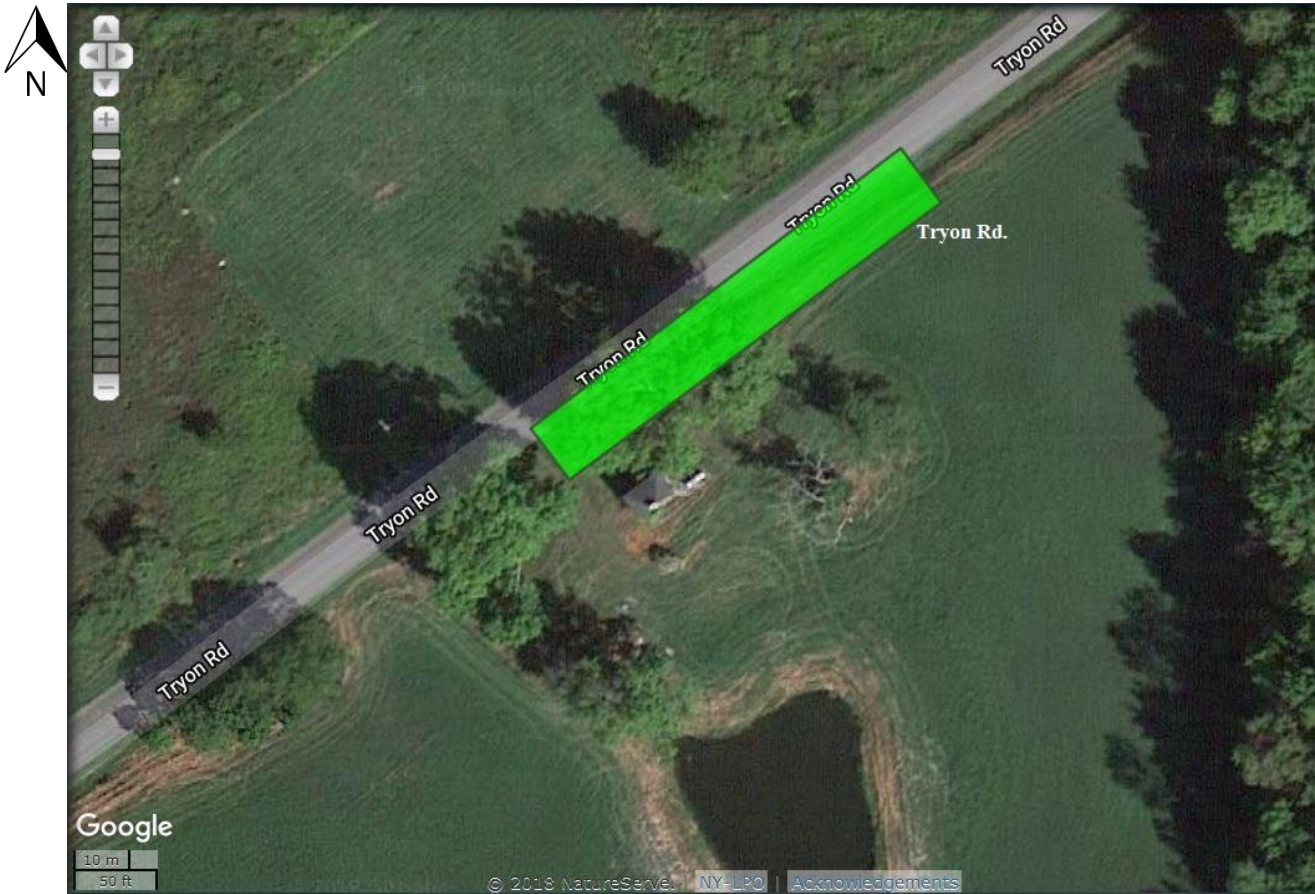

2018 Treatment of Swallow-wort (*Cynanchum rossicum*) Tryon Road

Map details:

Site: Tryon Road

Treatment species: *Cynanchum rossicum* (Pale swallow-wort)

Treatment type: Chemical spray

Treatment team: SLELO PRISM Rapid Response Team

 = Treatment area

Site location and description

Site	Latitude	Longitude	Area	Date of treatment
Tryon Rd	43.61267	-76.18131	6,367 sq. ft.	06/01/18, 6/25/18

Map retrieved from iMap Invasives Treatment Layer